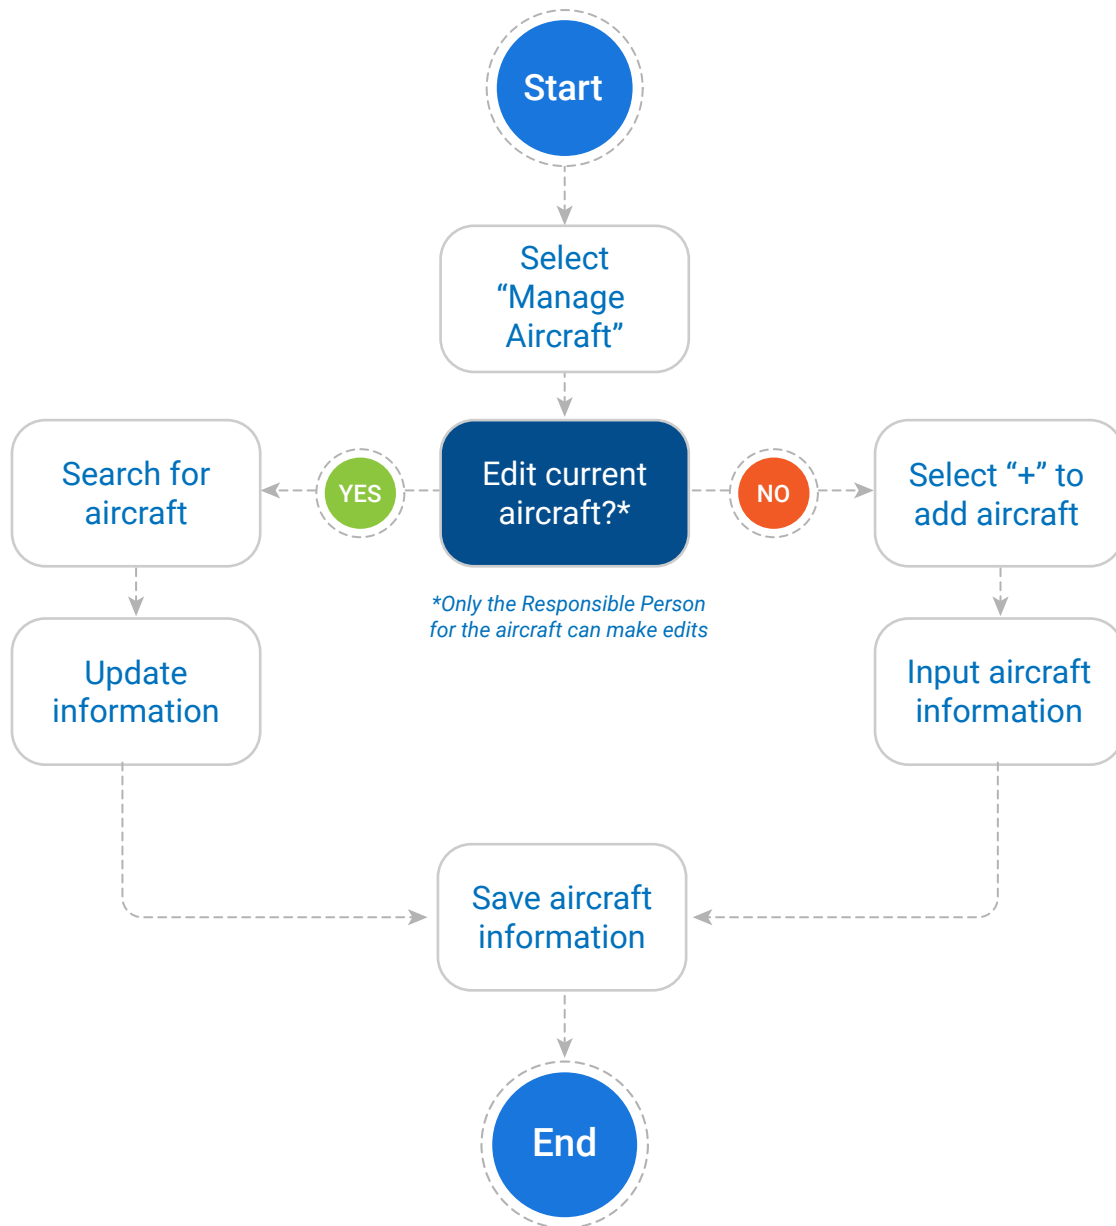

Adding Pilot

Adding Aircraft

Flight Request

USER

ADMIN

SYSTEM

Project Request