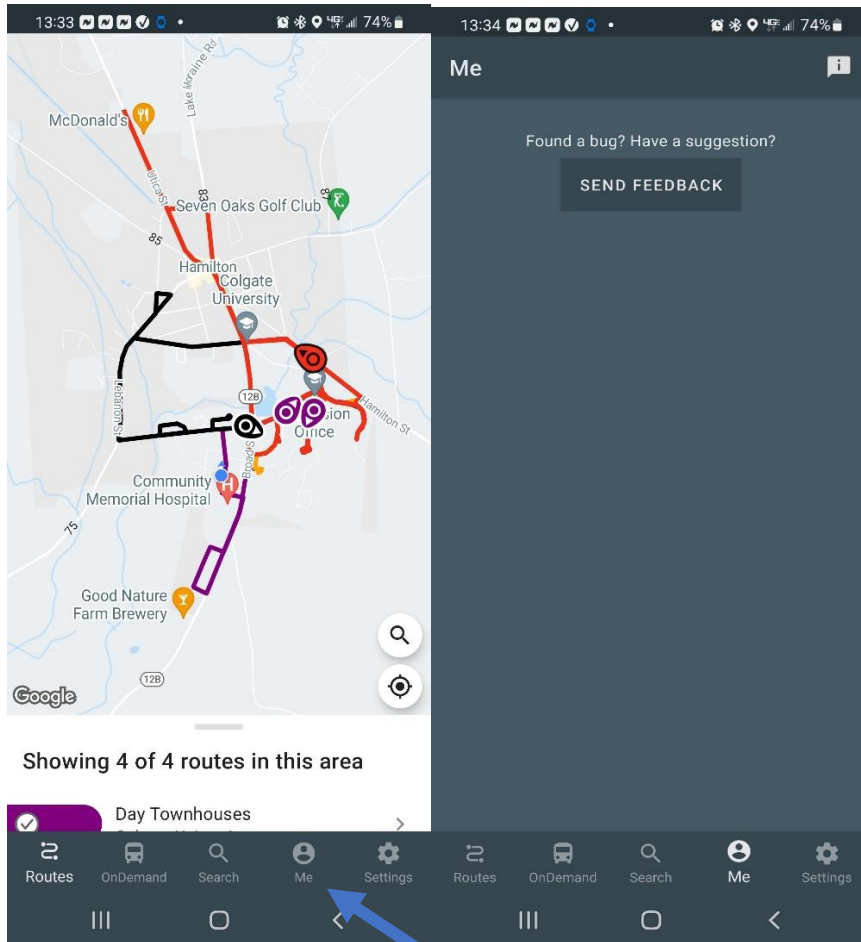

IN ORDER TO SEE SERVICE ALERTS ON TRANSLOC.

TAP THE I ICON

FIRST YOU NEED TO TAP (ME) ON BOTTOM OF SCREEN.

SECOND YOU NEED TO TAP THE (I) ICON TOP RIGHT OF SCREEN.