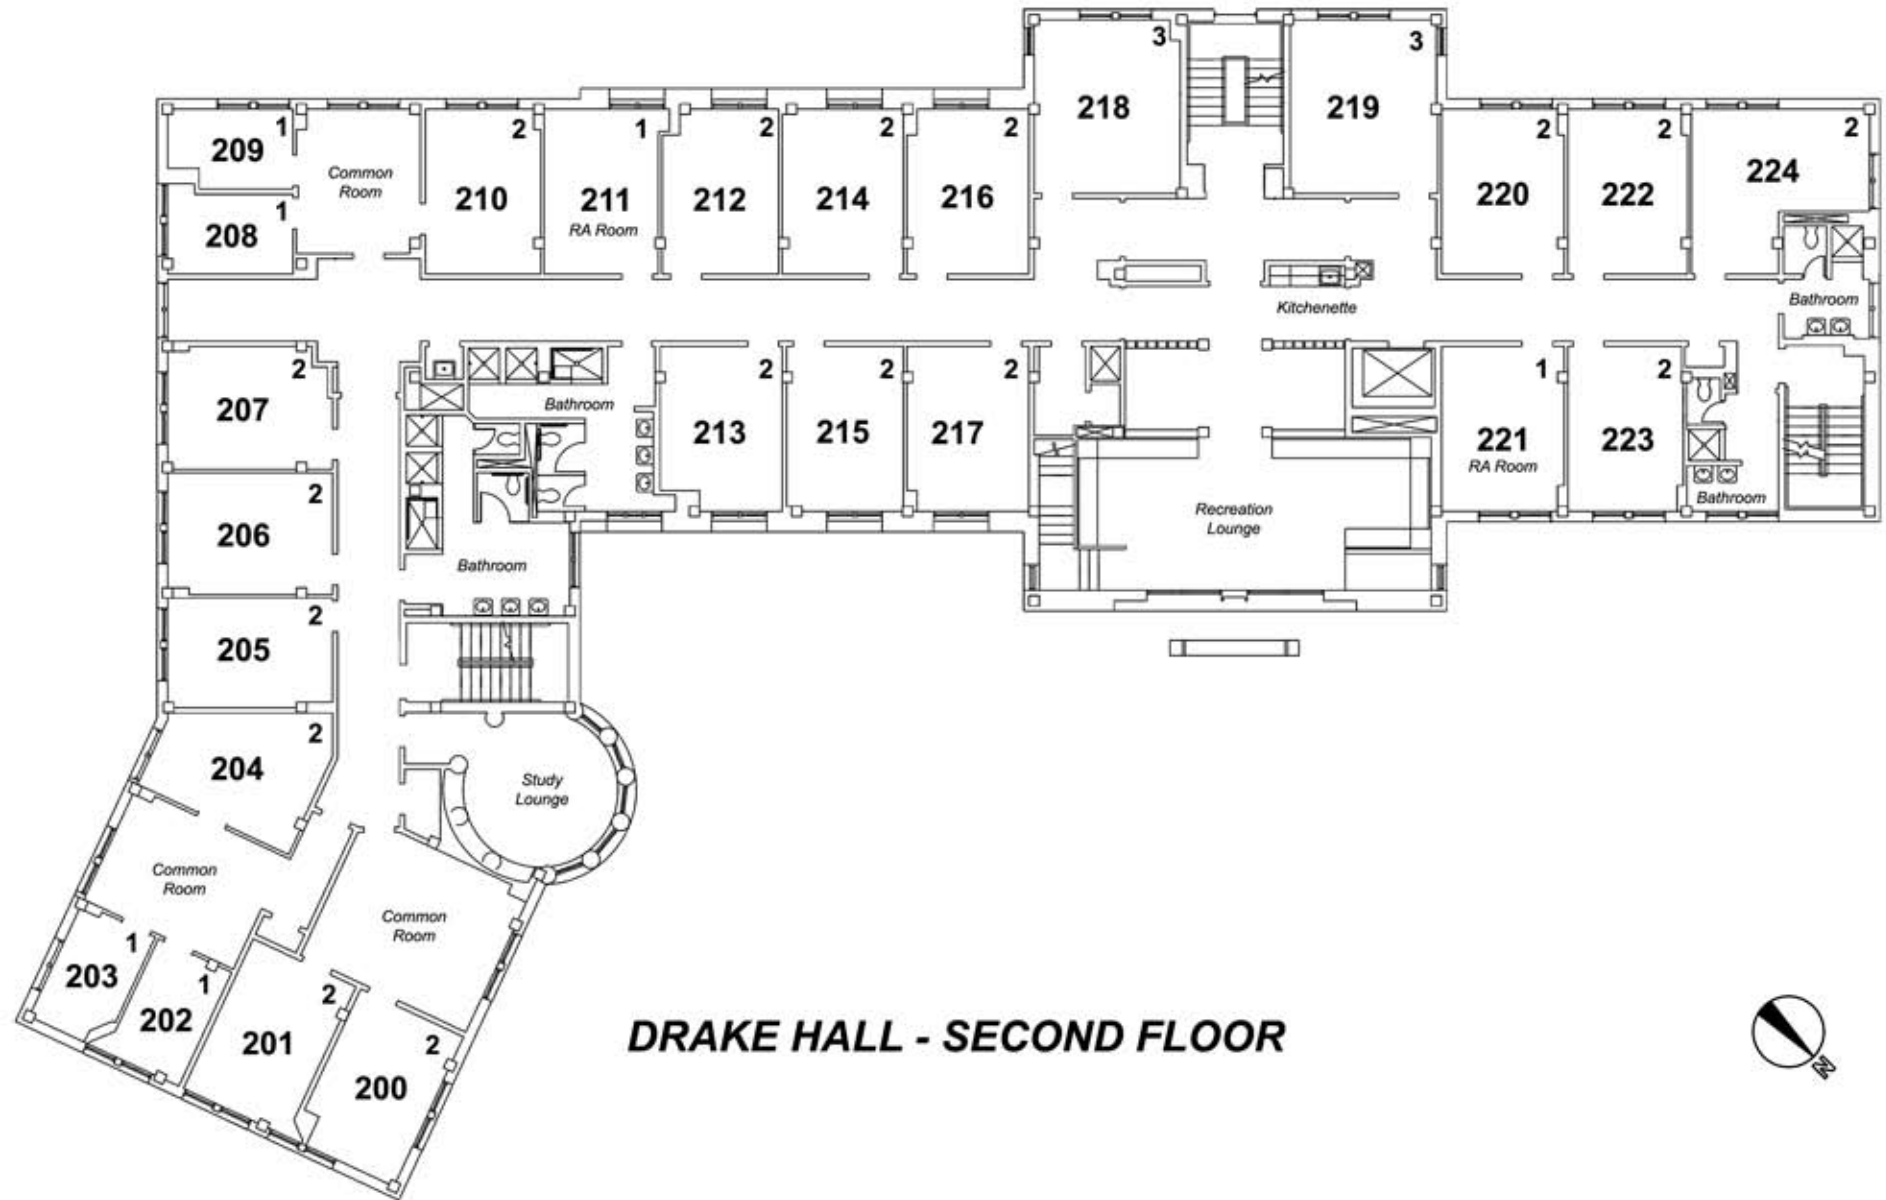

DRAKE HALL - FIRST FLOOR

The number in the upper-right corner of each room indicates the normal occupancy of the bedroom.

DRAKE HALL - SECOND FLOOR

The number in the upper-right corner of each room indicates the normal occupancy of the bedroom.

DRAKE HALL - THIRD FLOOR

The number in the upper-right corner of each room indicates the normal occupancy of the bedroom.

DRAKE HALL - FOURTH FLOOR

The number in the upper-right corner of each room indicates the normal occupancy of the bedroom.

DRAKE HALL - FIFTH FLOOR

The number in the upper-right corner of each room indicates the normal occupancy of the bedroom.

DRAKE HALL - SIXTH FLOOR

The number in the upper-right corner of each room indicates the normal occupancy of the bedroom.