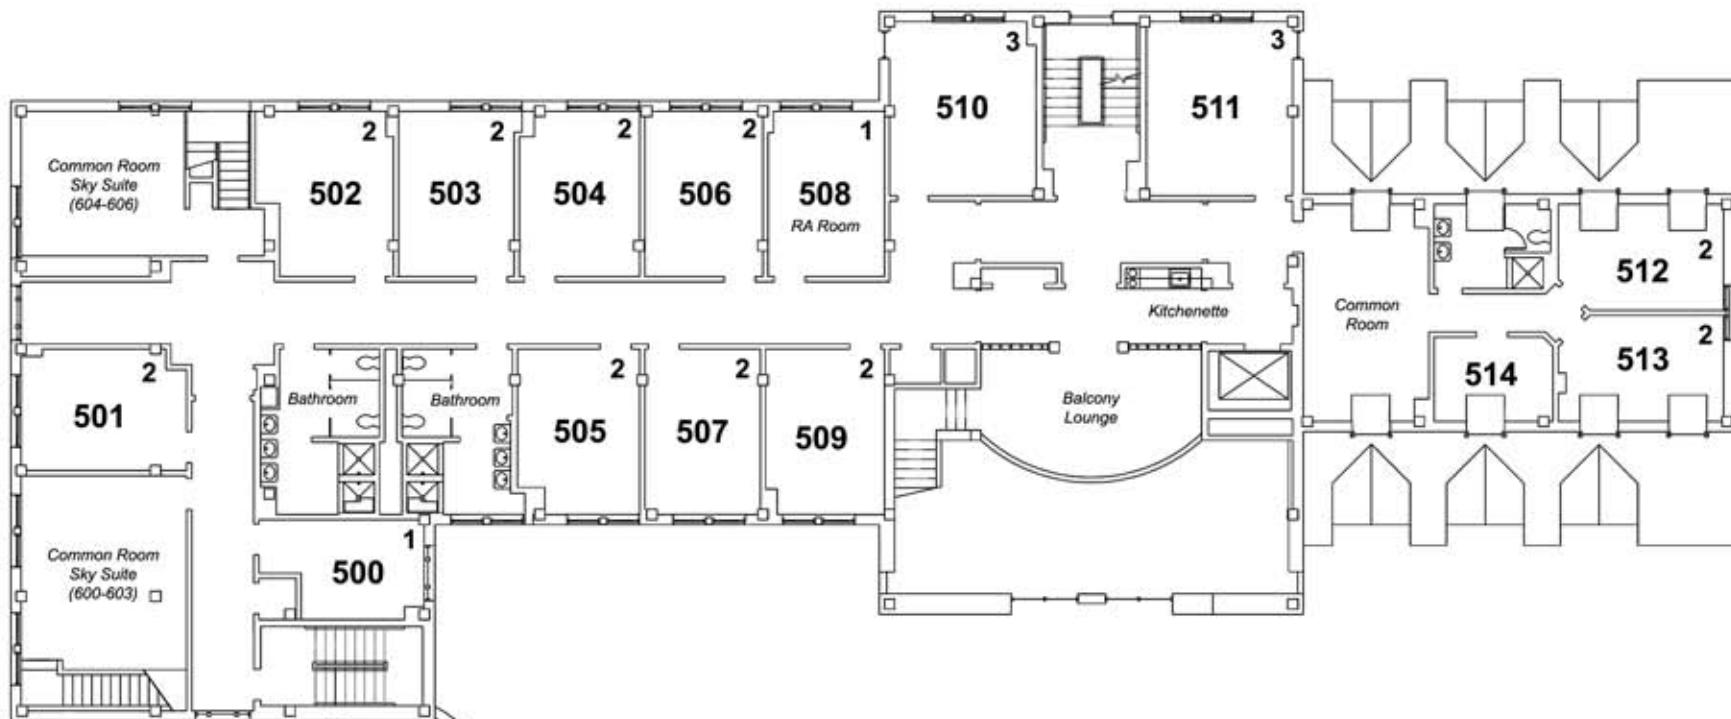

DRAKE HALL - FIRST FLOOR

The number in the upper-right corner of each room indicates the normal occupancy of the bedroom.

DRAKE HALL - SECOND FLOOR

The number in the upper-right corner of each room indicates the normal occupancy of the bedroom.

DRAKE HALL - THIRD FLOOR

The number in the upper-right corner of each room indicates the normal occupancy of the bedroom.

DRAKE HALL - FOURTH FLOOR

The number in the upper-right corner of each room indicates the normal occupancy of the bedroom.

DRAKE HALL - FIFTH FLOOR

The number in the upper-right corner of each room indicates the normal occupancy of the bedroom.

DRAKE HALL - SIXTH FLOOR

The number in the upper-right corner of each room indicates the normal occupancy of the bedroom.