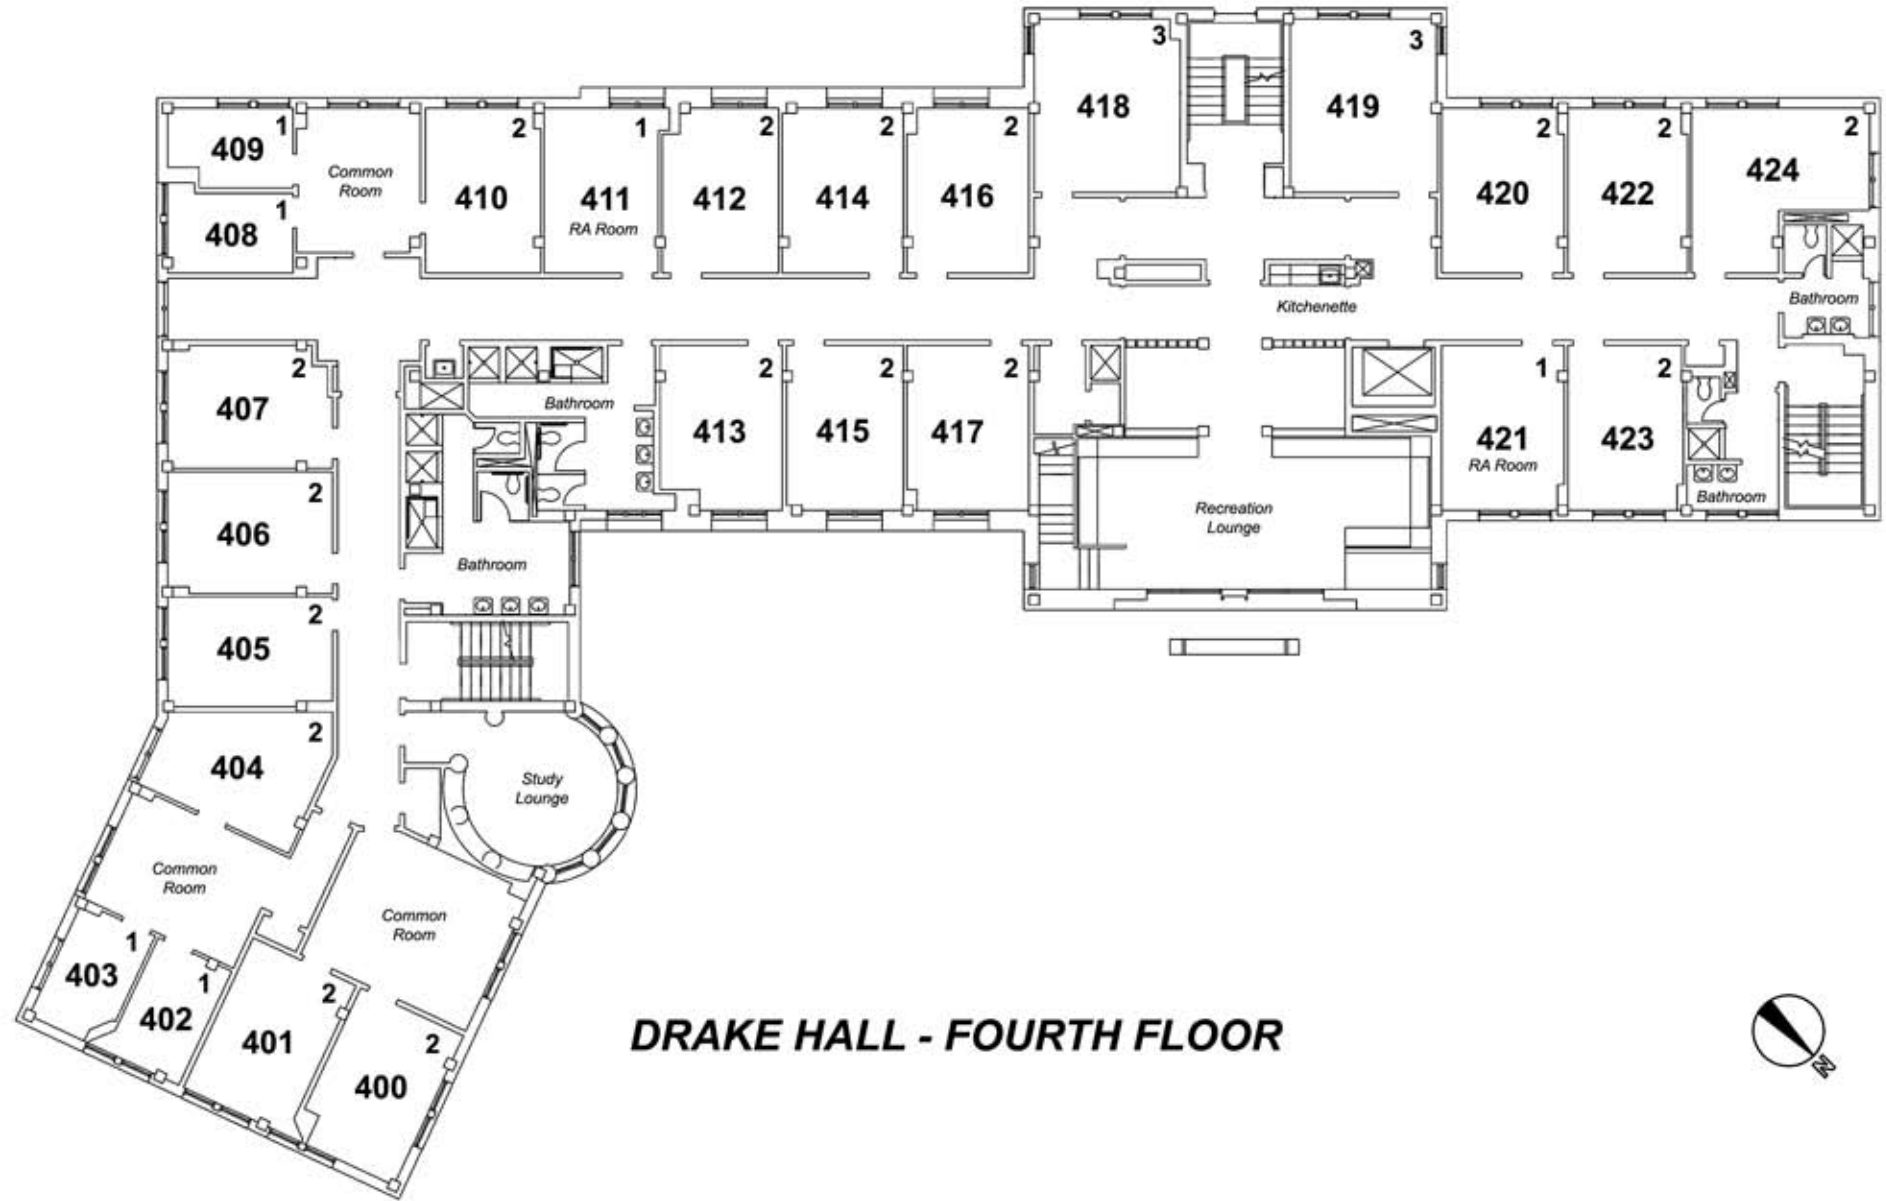

DRAKE HALL - FIRST FLOOR

The number in the upper-right corner of each room indicates the normal occupancy of the bedroom.

DRAKE HALL - SECOND FLOOR

The number in the upper-right corner of each room indicates the normal occupancy of the bedroom.

DRAKE HALL - THIRD FLOOR

The number in the upper-right corner of each room indicates the normal occupancy of the bedroom.

DRAKE HALL - FOURTH FLOOR

The number in the upper-right corner of each room indicates the normal occupancy of the bedroom.

DRAKE HALL - FIFTH FLOOR

The number in the upper-right corner of each room indicates the normal occupancy of the bedroom.

DRAKE HALL - SIXTH FLOOR

The number in the upper-right corner of each room indicates the normal occupancy of the bedroom.