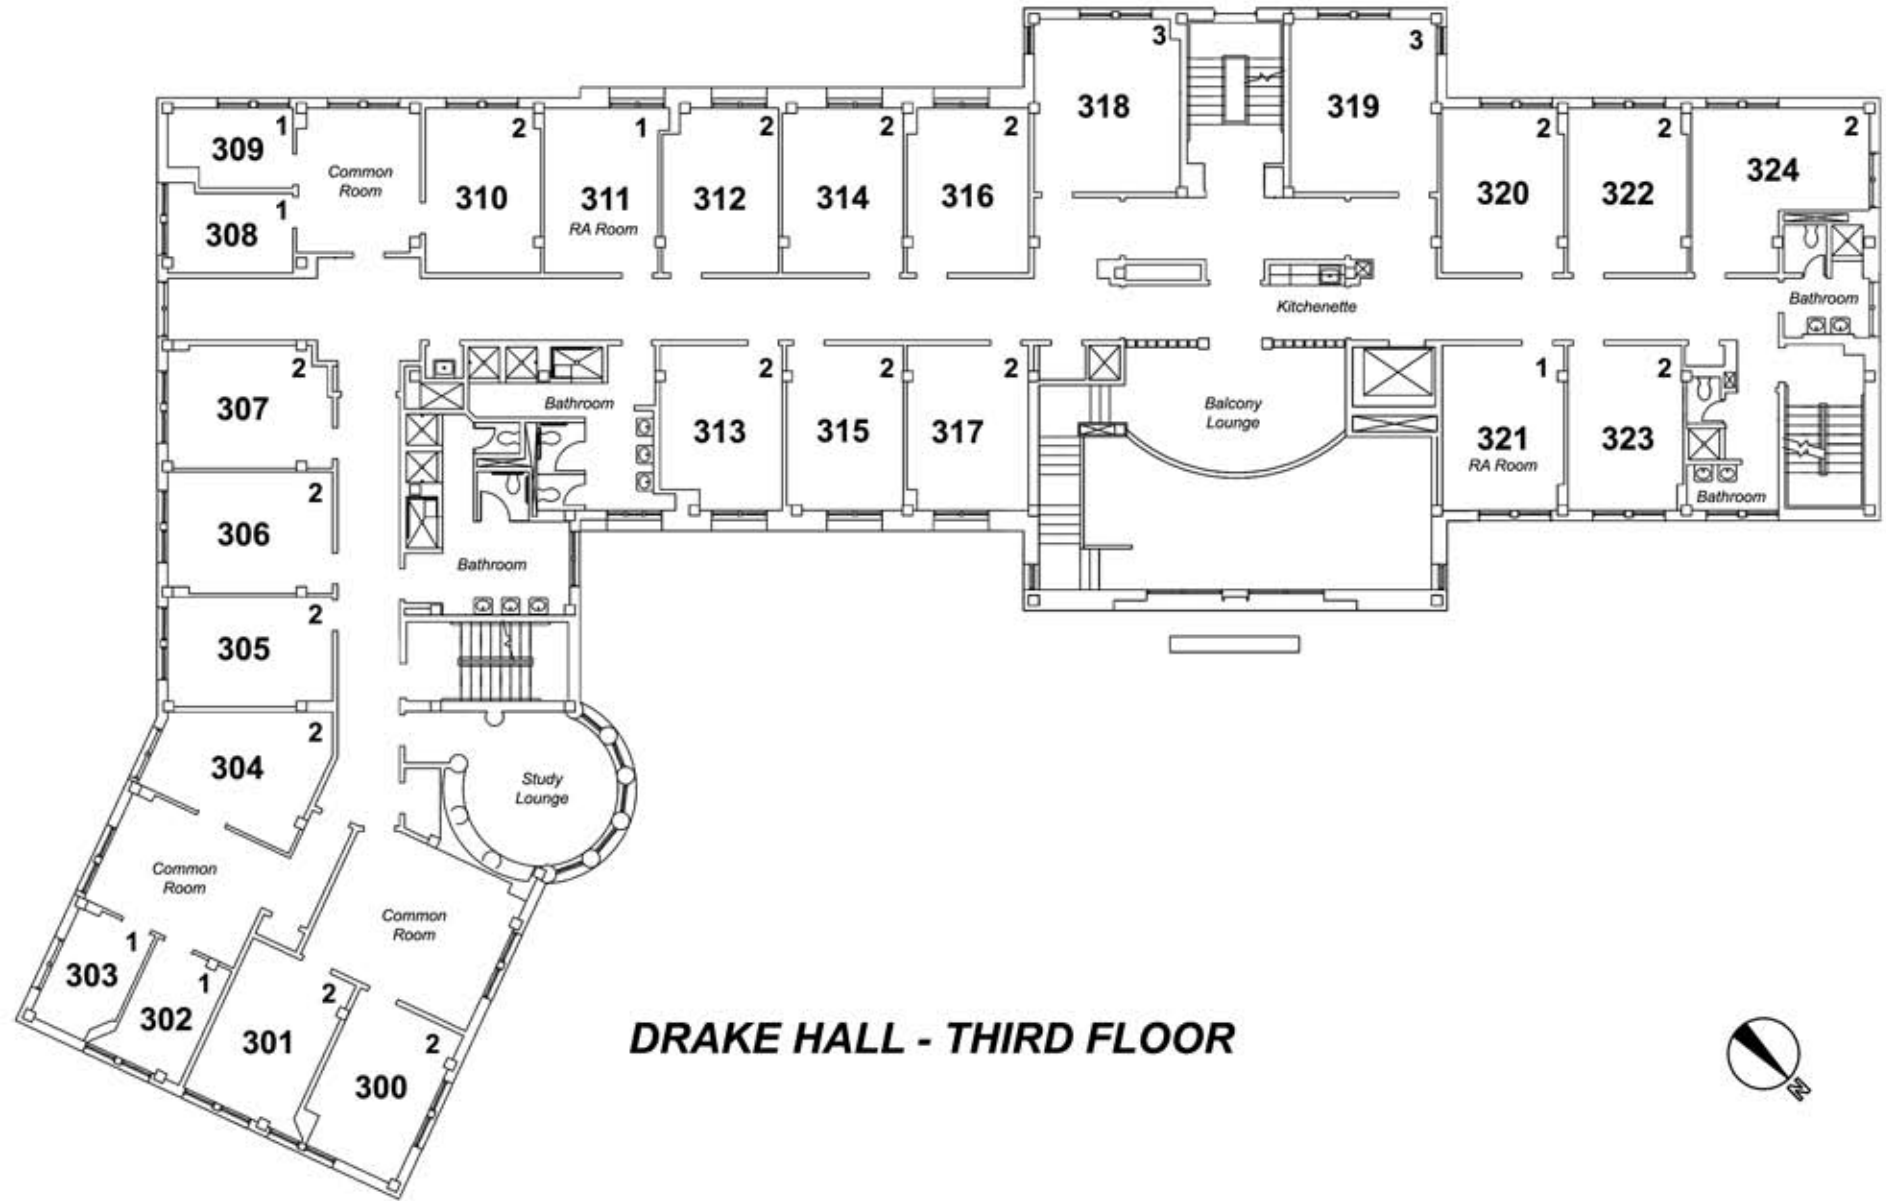

DRAKE HALL - FIRST FLOOR

The number in the upper-right corner of each room indicates the normal occupancy of the bedroom.

DRAKE HALL - SECOND FLOOR

The number in the upper-right corner of each room indicates the normal occupancy of the bedroom.

DRAKE HALL - THIRD FLOOR

The number in the upper-right corner of each room indicates the normal occupancy of the bedroom.

DRAKE HALL - FOURTH FLOOR

The number in the upper-right corner of each room indicates the normal occupancy of the bedroom.

DRAKE HALL - FIFTH FLOOR

The number in the upper-right corner of each room indicates the normal occupancy of the bedroom.

DRAKE HALL - SIXTH FLOOR

The number in the upper-right corner of each room indicates the normal occupancy of the bedroom.