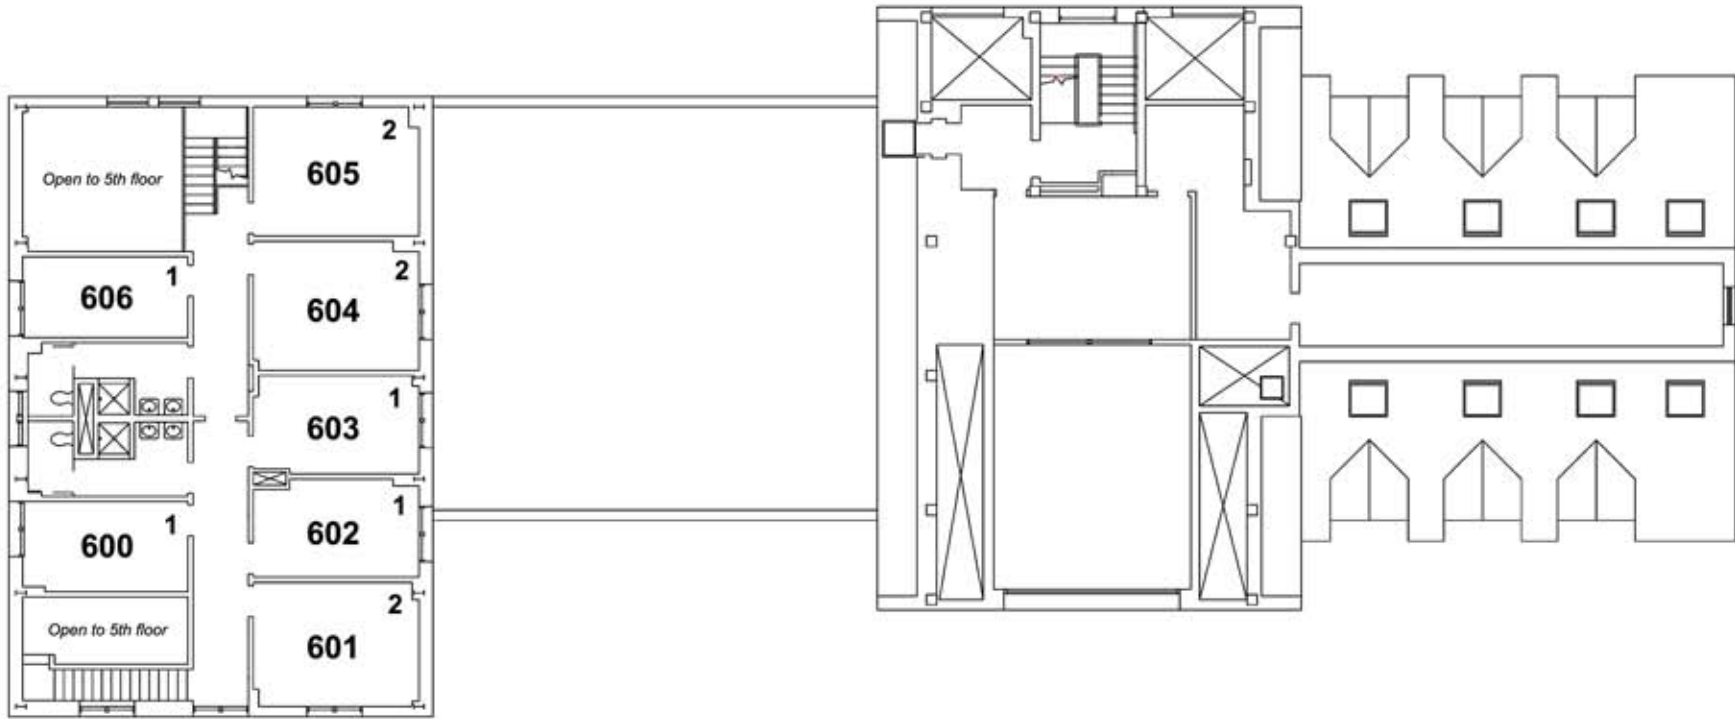

DRAKE HALL - FIRST FLOOR

The number in the upper-right corner of each room indicates the normal occupancy of the bedroom.

DRAKE HALL - SECOND FLOOR

The number in the upper-right corner of each room indicates the normal occupancy of the bedroom.

DRAKE HALL - THIRD FLOOR

The number in the upper-right corner of each room indicates the normal occupancy of the bedroom.

DRAKE HALL - FOURTH FLOOR

The number in the upper-right corner of each room indicates the normal occupancy of the bedroom.

DRAKE HALL - FIFTH FLOOR

The number in the upper-right corner of each room indicates the normal occupancy of the bedroom.

DRAKE HALL - SIXTH FLOOR

The number in the upper-right corner of each room indicates the normal occupancy of the bedroom.