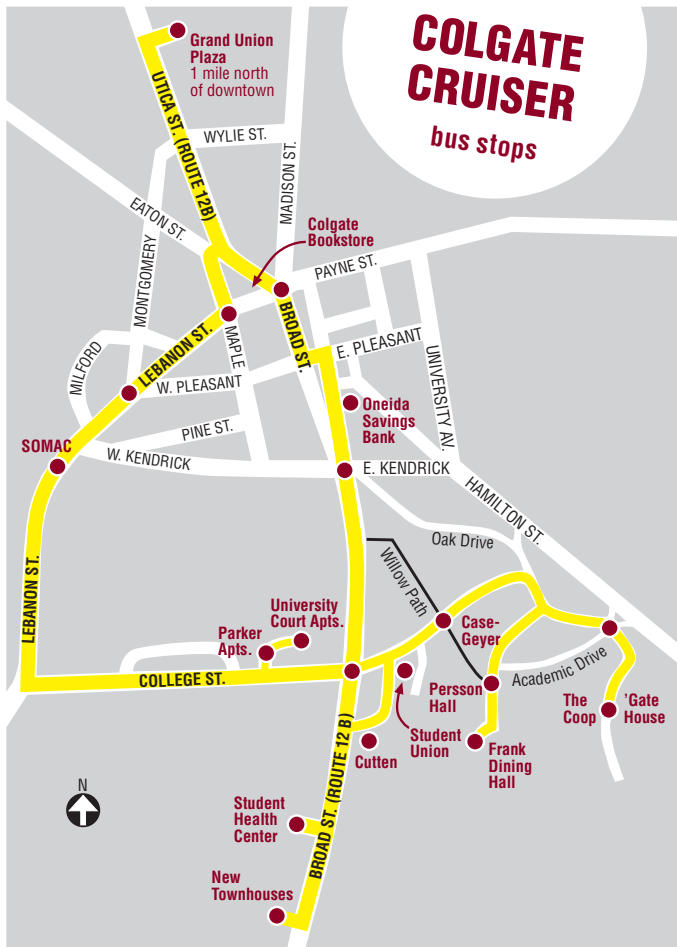

Cruiser schedule #1

	Cruiser	B	A	B	A
Colgate Bookstore (Broad & Utica Streets)		:00	:15	:30	:45
Montgomery & Lebanon Streets		:02	:17	:32	:47
SOMAC Building, Lebanon Street		:03	:18	:33	:48
University Court Apartments		:04	:19	:34	:49
Parker Apartments		:05	:20	:35	:50
College & Broad Streets		:06	:21	:36	:51
Student Health Center		:08	:23	:38	:53
New Townhouses		:09	:24	:39	:54
Cutten Hall		:12	:27	:42	:57
Student Union		:13	:28	:43	:58
Case-Geyer		:14	:29	:44	:59
Persson Hall		:15	:30	:45	:00
Frank Dining Hall		:16	:31	:46	:01
Oak & Academic Drives		:18	:33	:48	:03
'Gate House/Coop		:20	:35	:50	:05
Broad & Kendrick Streets		:22	:37	:52	:07
Oneida Savings Bank, Broad Street		:24	:39	:54	:09
Colgate Bookstore (Broad & Utica Streets)		:28	:43	:58	:13

Cruiser schedule #2

<i>Cruiser A runs top to bottom</i>	A	A		
Colgate Bookstore (Broad & Utica Streets)	:00	:30	:30	:00
Grand Union Plaza (4:00 pm – 8:00 pm)	:04	:34	:26	:56
Lebanon St. & Maple Ave. (after 8:00 pm)	:05	:35	:25	:55
Montgomery & Lebanon Streets	:08	:38	:22	:52
SOMAC Building, Lebanon Street	:11	:41	:19	:49
University Court Apartments	:12	:42	:18	:48
Parker Apartments	:13	:43	:17	:47
College & Broad Streets	:14	:44	:16	:46
Student Health Center	:15	:45	:15	:45
New Townhouses	:16	:46	:14	:44
Cutten Hall	:19	:49	:11	:41
Student Union	:20	:50	:10	:40
Case-Geyer	:21	:51	:09	:39
Persson Hall	:22	:52	:08	:38
Frank Dining Hall	:23	:53	:07	:37
Oak & Academic Drives	:24	:54	:06	:36
'Gate House/Coop	:26	:56	:04	:34
College & Broad Streets	:27	:57	:03	:33
Broad & Kendrick Streets	:28	:58	:02	:32
Oneida Savings Bank, Broad Street	:29	:59	:01	:31
Colgate Bookstore (Broad & Utica Streets)	:30	:00	:00	:30
		<i>Cruiser B runs bottom to top</i>	B	B

bus stops

express Cruiser schedule — in addition to normal cruiser routes

express #1 direct from Parker Apts. to Frank Dining Hall
Monday thru Friday, 7:45 am–noon

express #2 direct from New Townhouses to Frank Dining Hall
Monday thru Friday, 7:45 am–noon